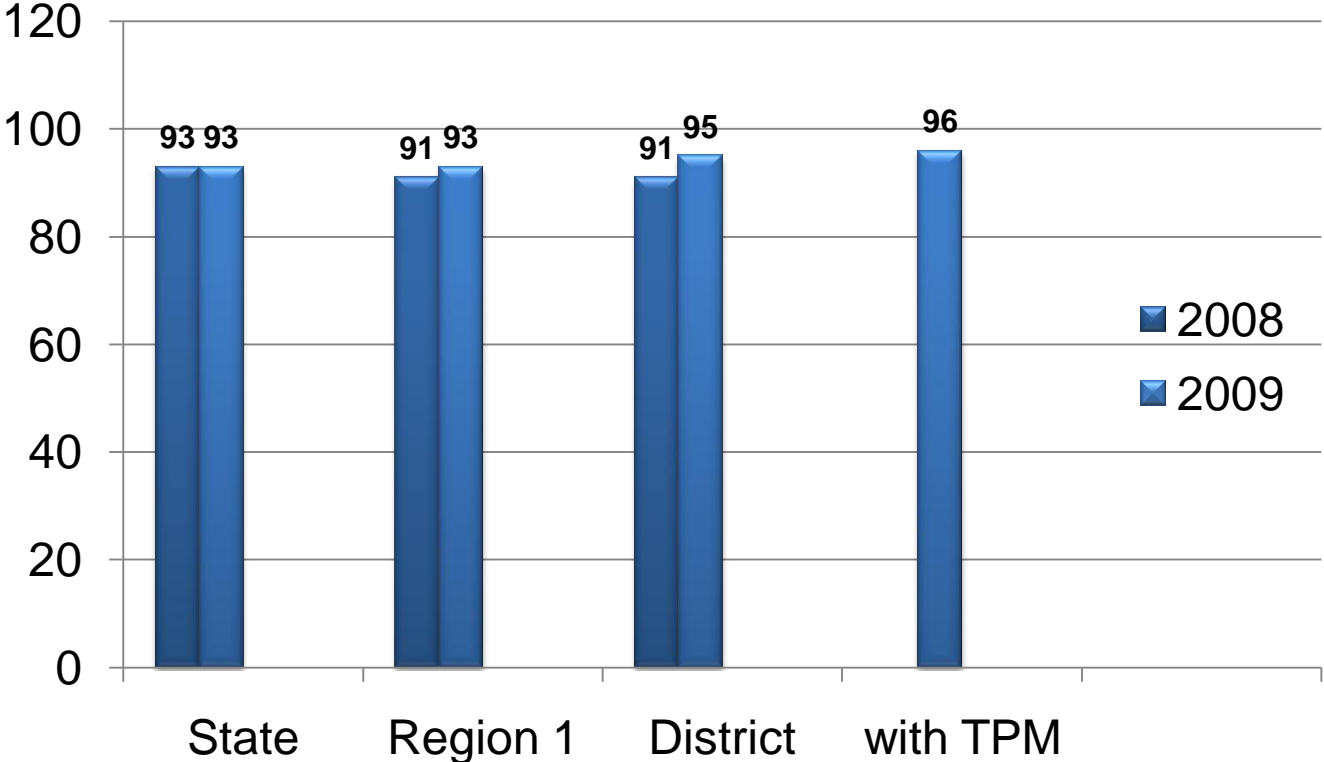

**Valley View Independent School District
Reading & ELA TAKS Met Standard –Spring 2009
(Sum of All Grades Tested, Including TAKS-Accommodated)**

**Valley View Independent School District
Mathematics TAKS Met Standard –Spring 2009
(Sum of All Grades Tested, Including TAKS-Accommodated)**

**Valley View Independent School District
Writing TAKS Met Standard –Spring 2009
(Sum of All Grades Tested, Including TAKS-Accommodated)**

**Valley View Independent School District
Science TAKS Met Standard –Spring 2009
(Sum of All Grades Tested, Including TAKS-Accommodated)**

**Valley View Independent School District
Social Studies TAKS Met Standard –Spring 2009
(Sum of All Grades Tested, Including TAKS-Accommodated)**