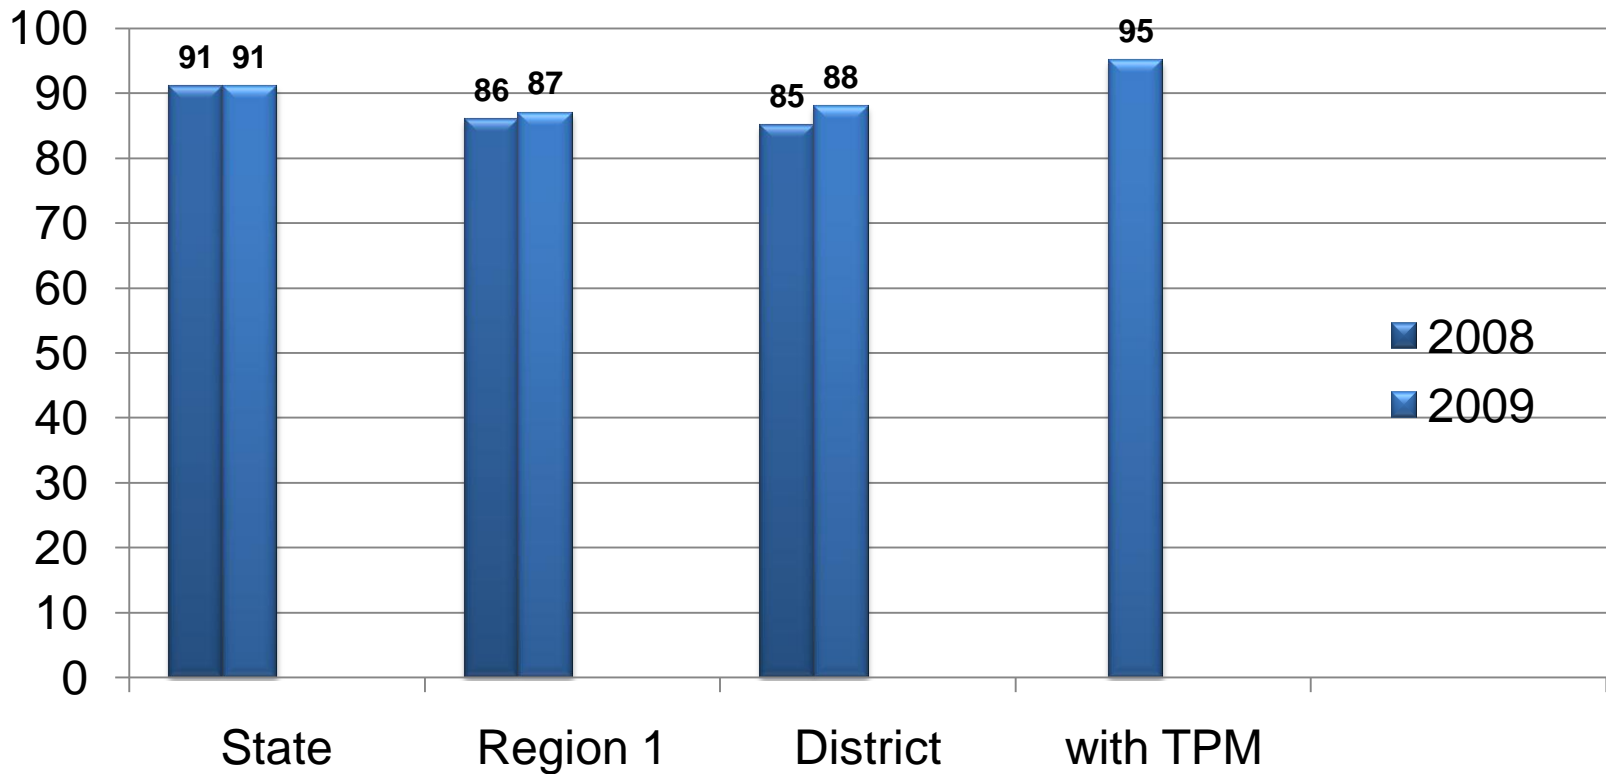

**Valley View Independent School District
Reading & ELA TAKS Met Standard –Spring 2009
(Sum of All Grades Tested, Including TAKS-Accommodated)**

**Valley View Independent School District
Mathematics TAKS Met Standard –Spring 2009
(Sum of All Grades Tested, Including TAKS-Accommodated)**

**Valley View Independent School District
Writing TAKS Met Standard –Spring 2009
(Sum of All Grades Tested, Including TAKS-Accommodated)**

**Valley View Independent School District
Science TAKS Met Standard –Spring 2009
(Sum of All Grades Tested, Including TAKS-Accommodated)**

**Valley View Independent School District
Social Studies TAKS Met Standard –Spring 2009
(Sum of All Grades Tested, Including TAKS-Accommodated)**