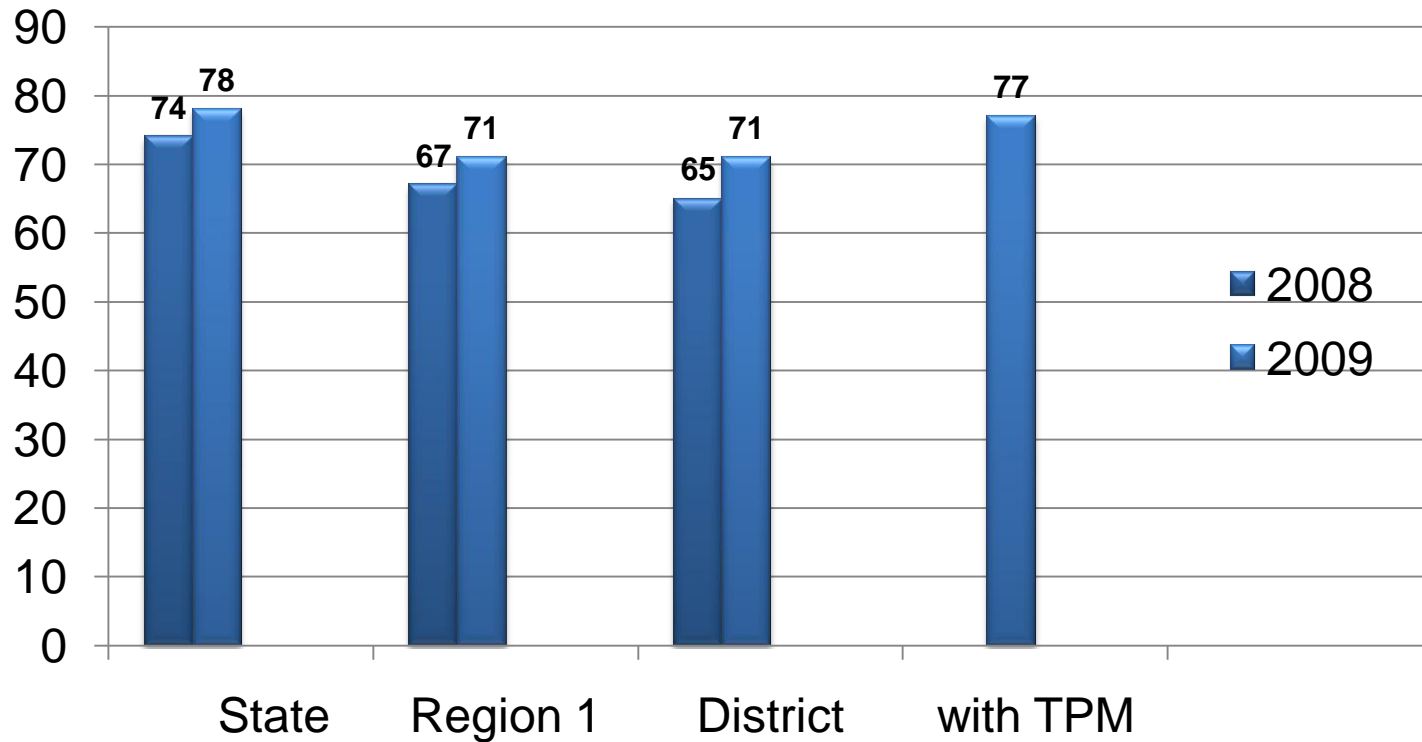

**Valley View Independent School District
Reading & ELA TAKS Met Standard –Spring 2009
(Sum of All Grades Tested, Including TAKS-Accommodated)**

**Valley View Independent School District
Mathematics TAKS Met Standard –Spring 2009
(Sum of All Grades Tested, Including TAKS-Accommodated)**

**Valley View Independent School District
Writing TAKS Met Standard –Spring 2009
(Sum of All Grades Tested, Including TAKS-Accommodated)**

**Valley View Independent School District
Science TAKS Met Standard –Spring 2009
(Sum of All Grades Tested, Including TAKS-Accommodated)**

**Valley View Independent School District
Social Studies TAKS Met Standard –Spring 2009
(Sum of All Grades Tested, Including TAKS-Accommodated)**