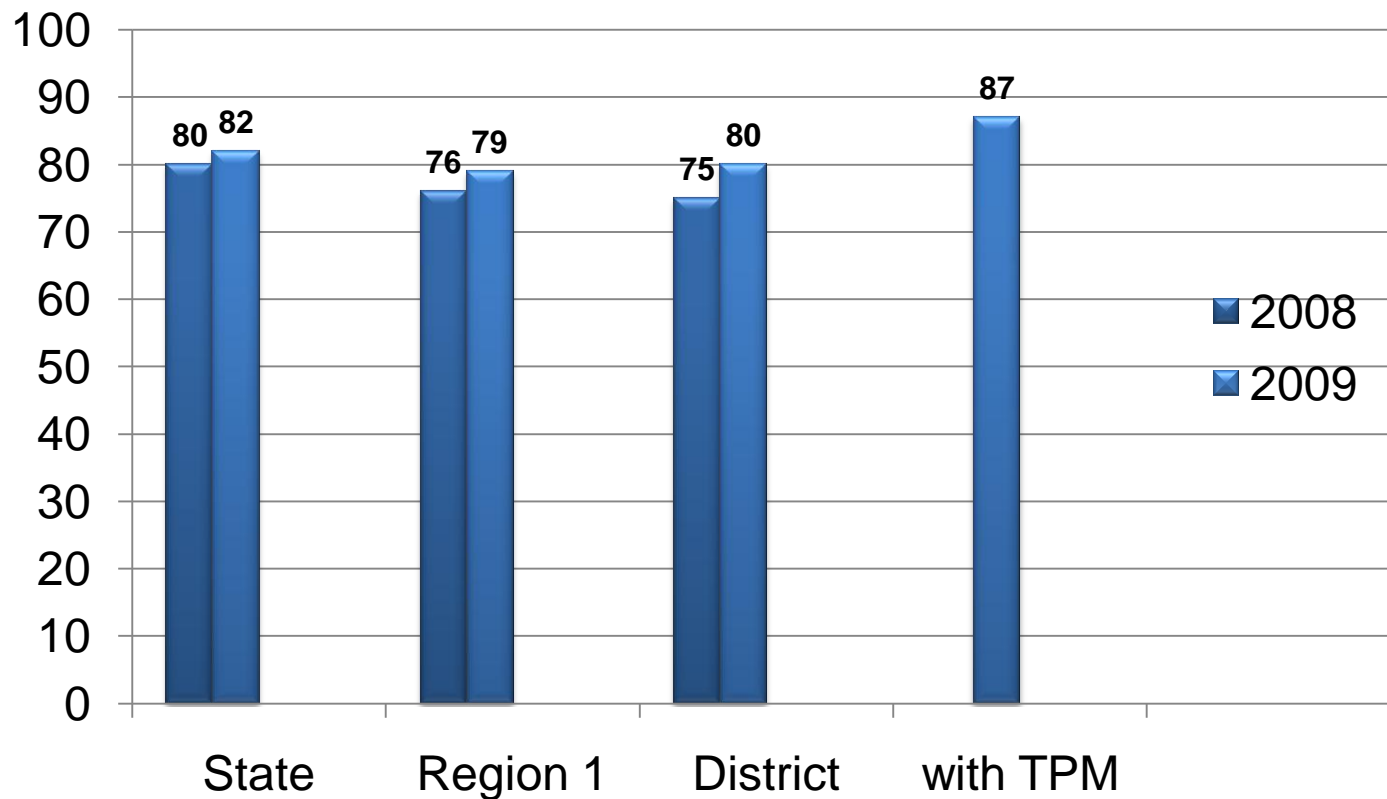

**Valley View Independent School District
Reading & ELA TAKS Met Standard –Spring 2009
(Sum of All Grades Tested, Including TAKS-Accommodated)**

**Valley View Independent School District
Mathematics TAKS Met Standard –Spring 2009
(Sum of All Grades Tested, Including TAKS-Accommodated)**

**Valley View Independent School District
Writing TAKS Met Standard –Spring 2009
(Sum of All Grades Tested, Including TAKS-Accommodated)**

**Valley View Independent School District
Science TAKS Met Standard –Spring 2009
(Sum of All Grades Tested, Including TAKS-Accommodated)**

**Valley View Independent School District
Social Studies TAKS Met Standard –Spring 2009
(Sum of All Grades Tested, Including TAKS-Accommodated)**